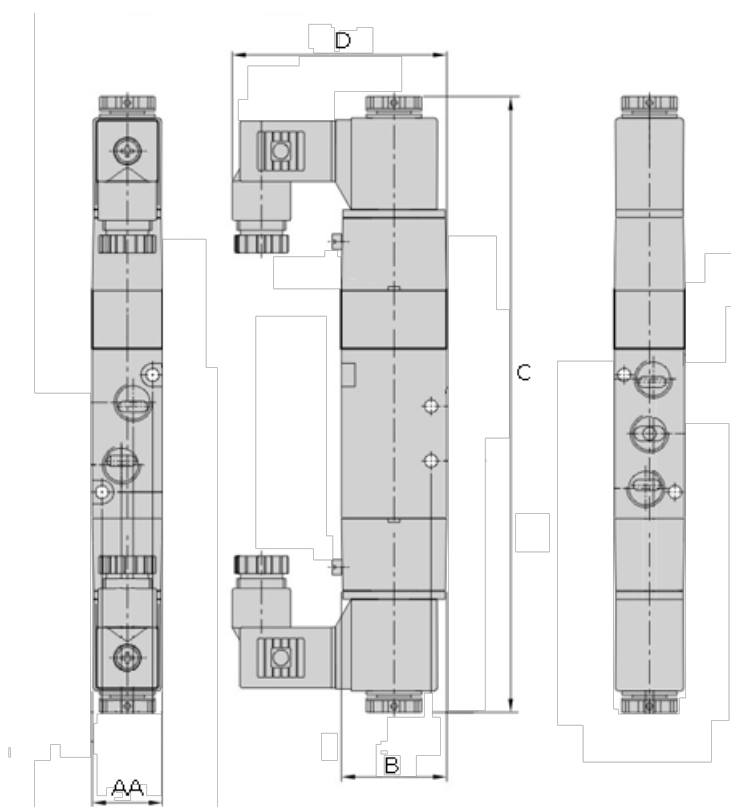

Data Sheet

Article number: 584V230E08AG

Description: Solenoid Valve, type 4V230E08AG
port 1/4" 5/3 - exhaust center, AC230V

Measures

AA	= 22
B	= 35
C	= 171.0
d	= 66.7
Port exit	= G 1/4"
Port supply and blowdown	= G 1/8"
Voltage	= 230 VAC